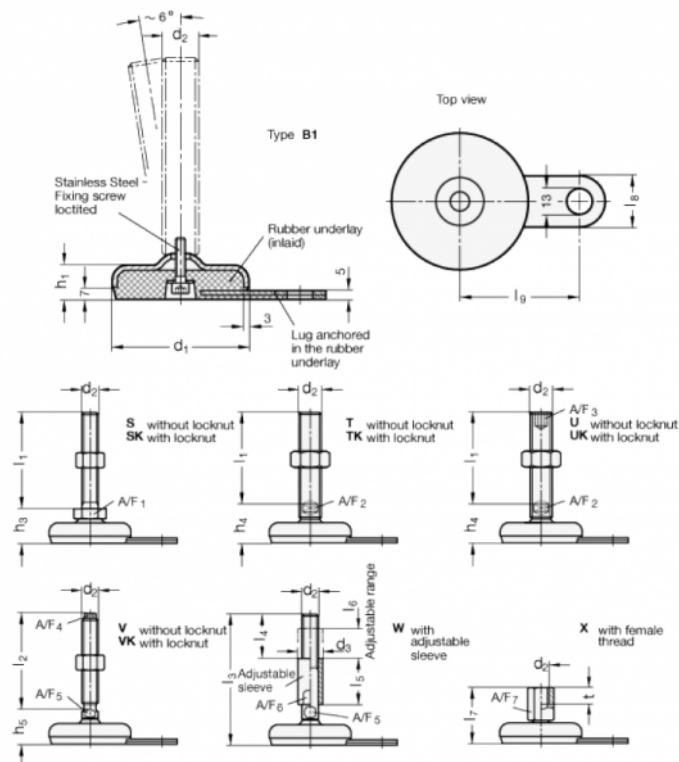

Article number: 203360M1675B1V

Description: E+G levelling foot  
GN 33-60-M16-75-B1-V, Stainless steel

Note: V Without nut, External hexagon at the top, Wrench flat at the bottom

## Measures

A/F4 = 10

I9 = 50

A/F5 = 12

d1 = 60

d2 = M16

h1 = 19

h4 = 30

l2 = 75

l8 = 25